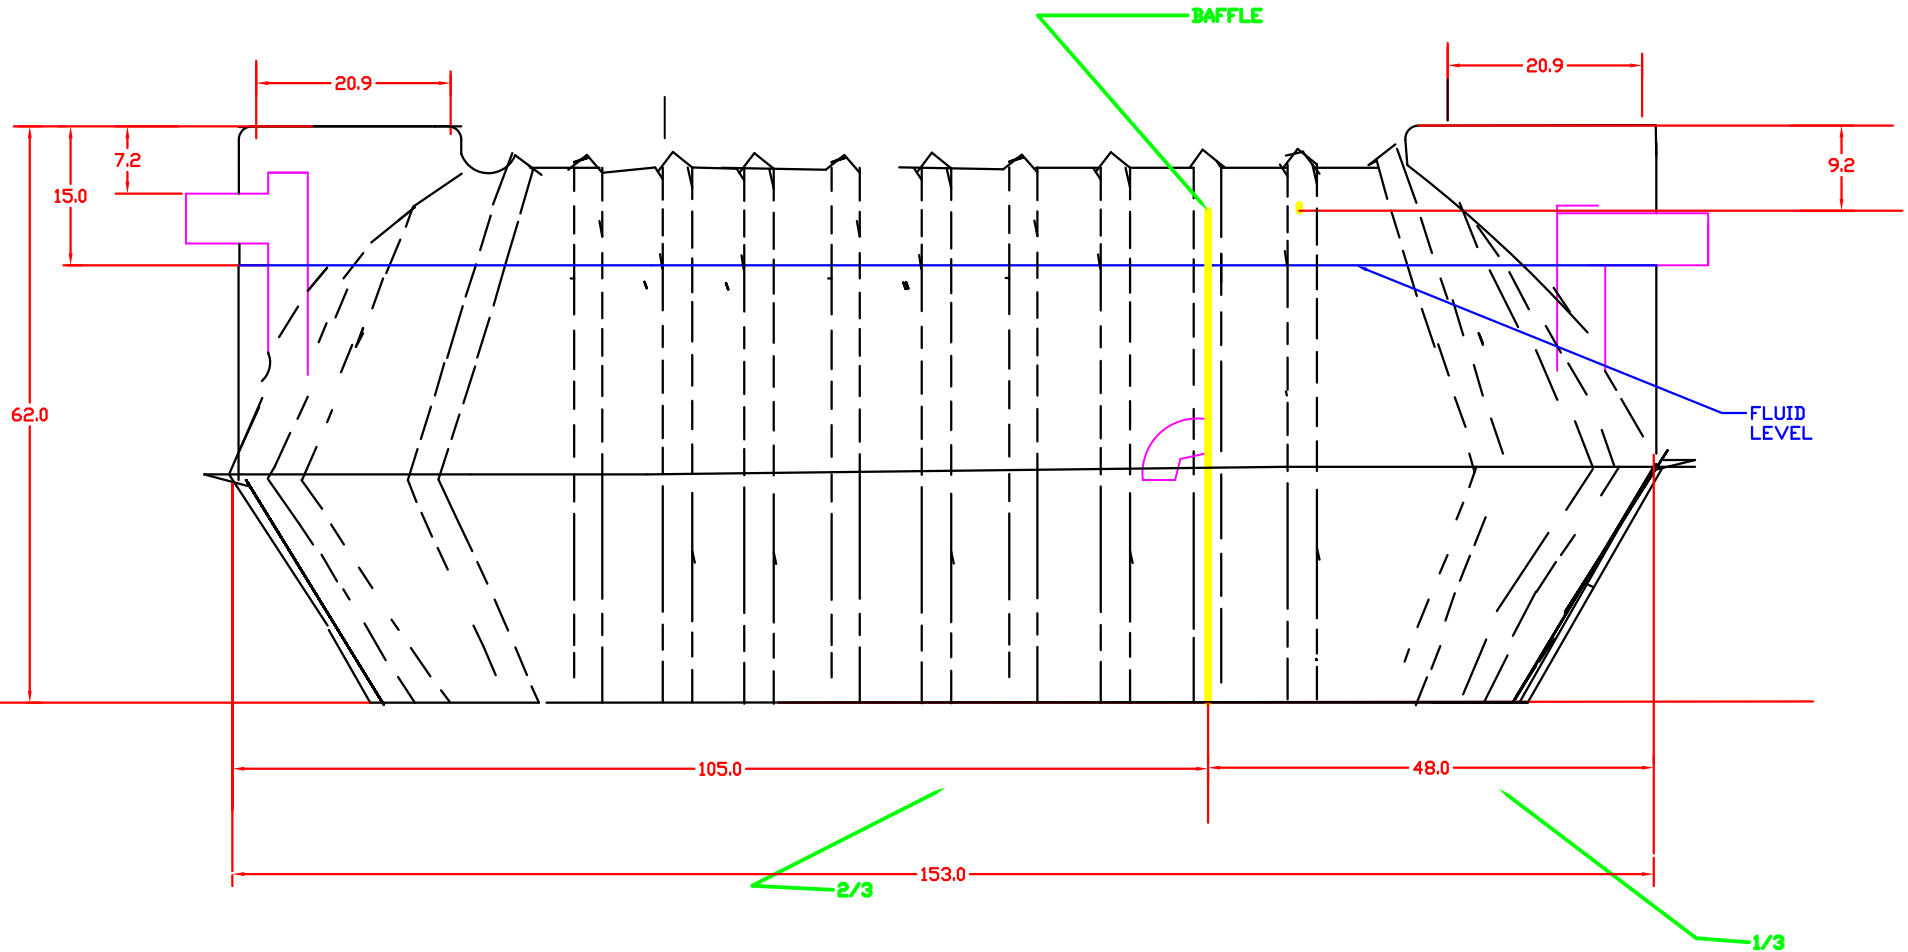

1500 GALLON LOOMIS SEPTIC TANK

TANK DESIGNATION	2/3 CAPACITY EFFECTIVE LENGTH	1/3 CAPACITY EFFECTIVE LENGTH
LOOMIS 1500 GAL SEPTIC TANK	105 INCHES	48 INCHES

Loomis Tank & Trough	Feb. 8, 2003
Roger Paul Moreau	Rev. 1.0