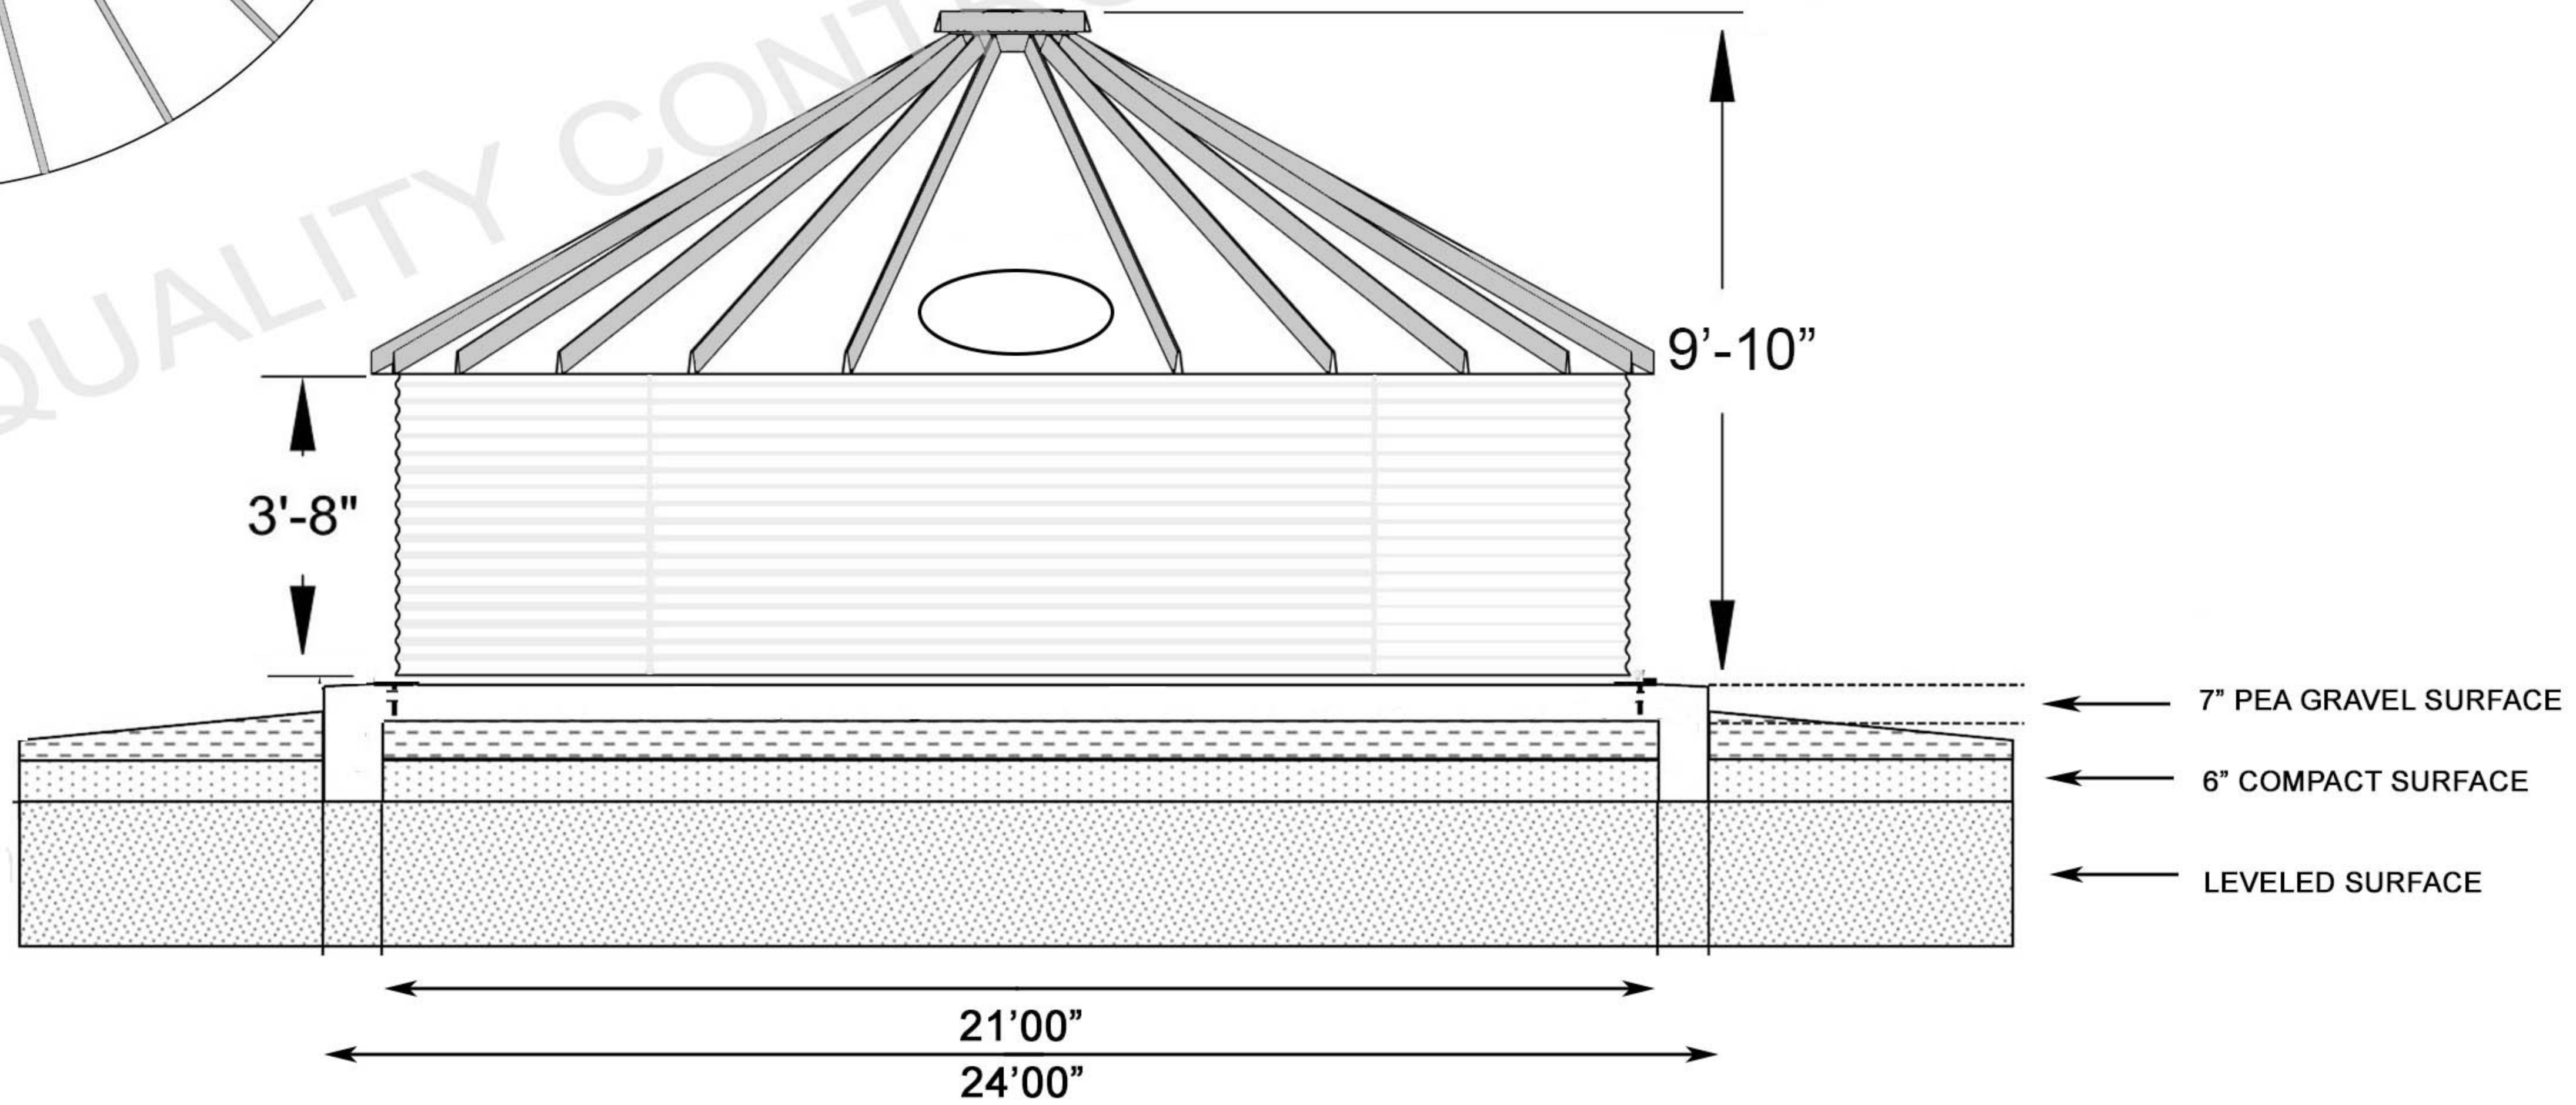

THE DRAWING DEPICTED ON THIS PRINT AND THE INFORMATION CONTAINED HERIN ARE THE PROPRIETARY TO QUALITY CONTROL STEEL, LLC. AND SHALL NOT BE USED IN WHOLE OR PART WITHOUT THE WRITTEN CONSENT OF QUALITY CONTROL STEEL, LLC.

Model Number

MODEL QC 2101
QUALITY CONTROL STEEL, LLC
NOMINAL CAPACITY - 9500 GALLONS (U.S.)